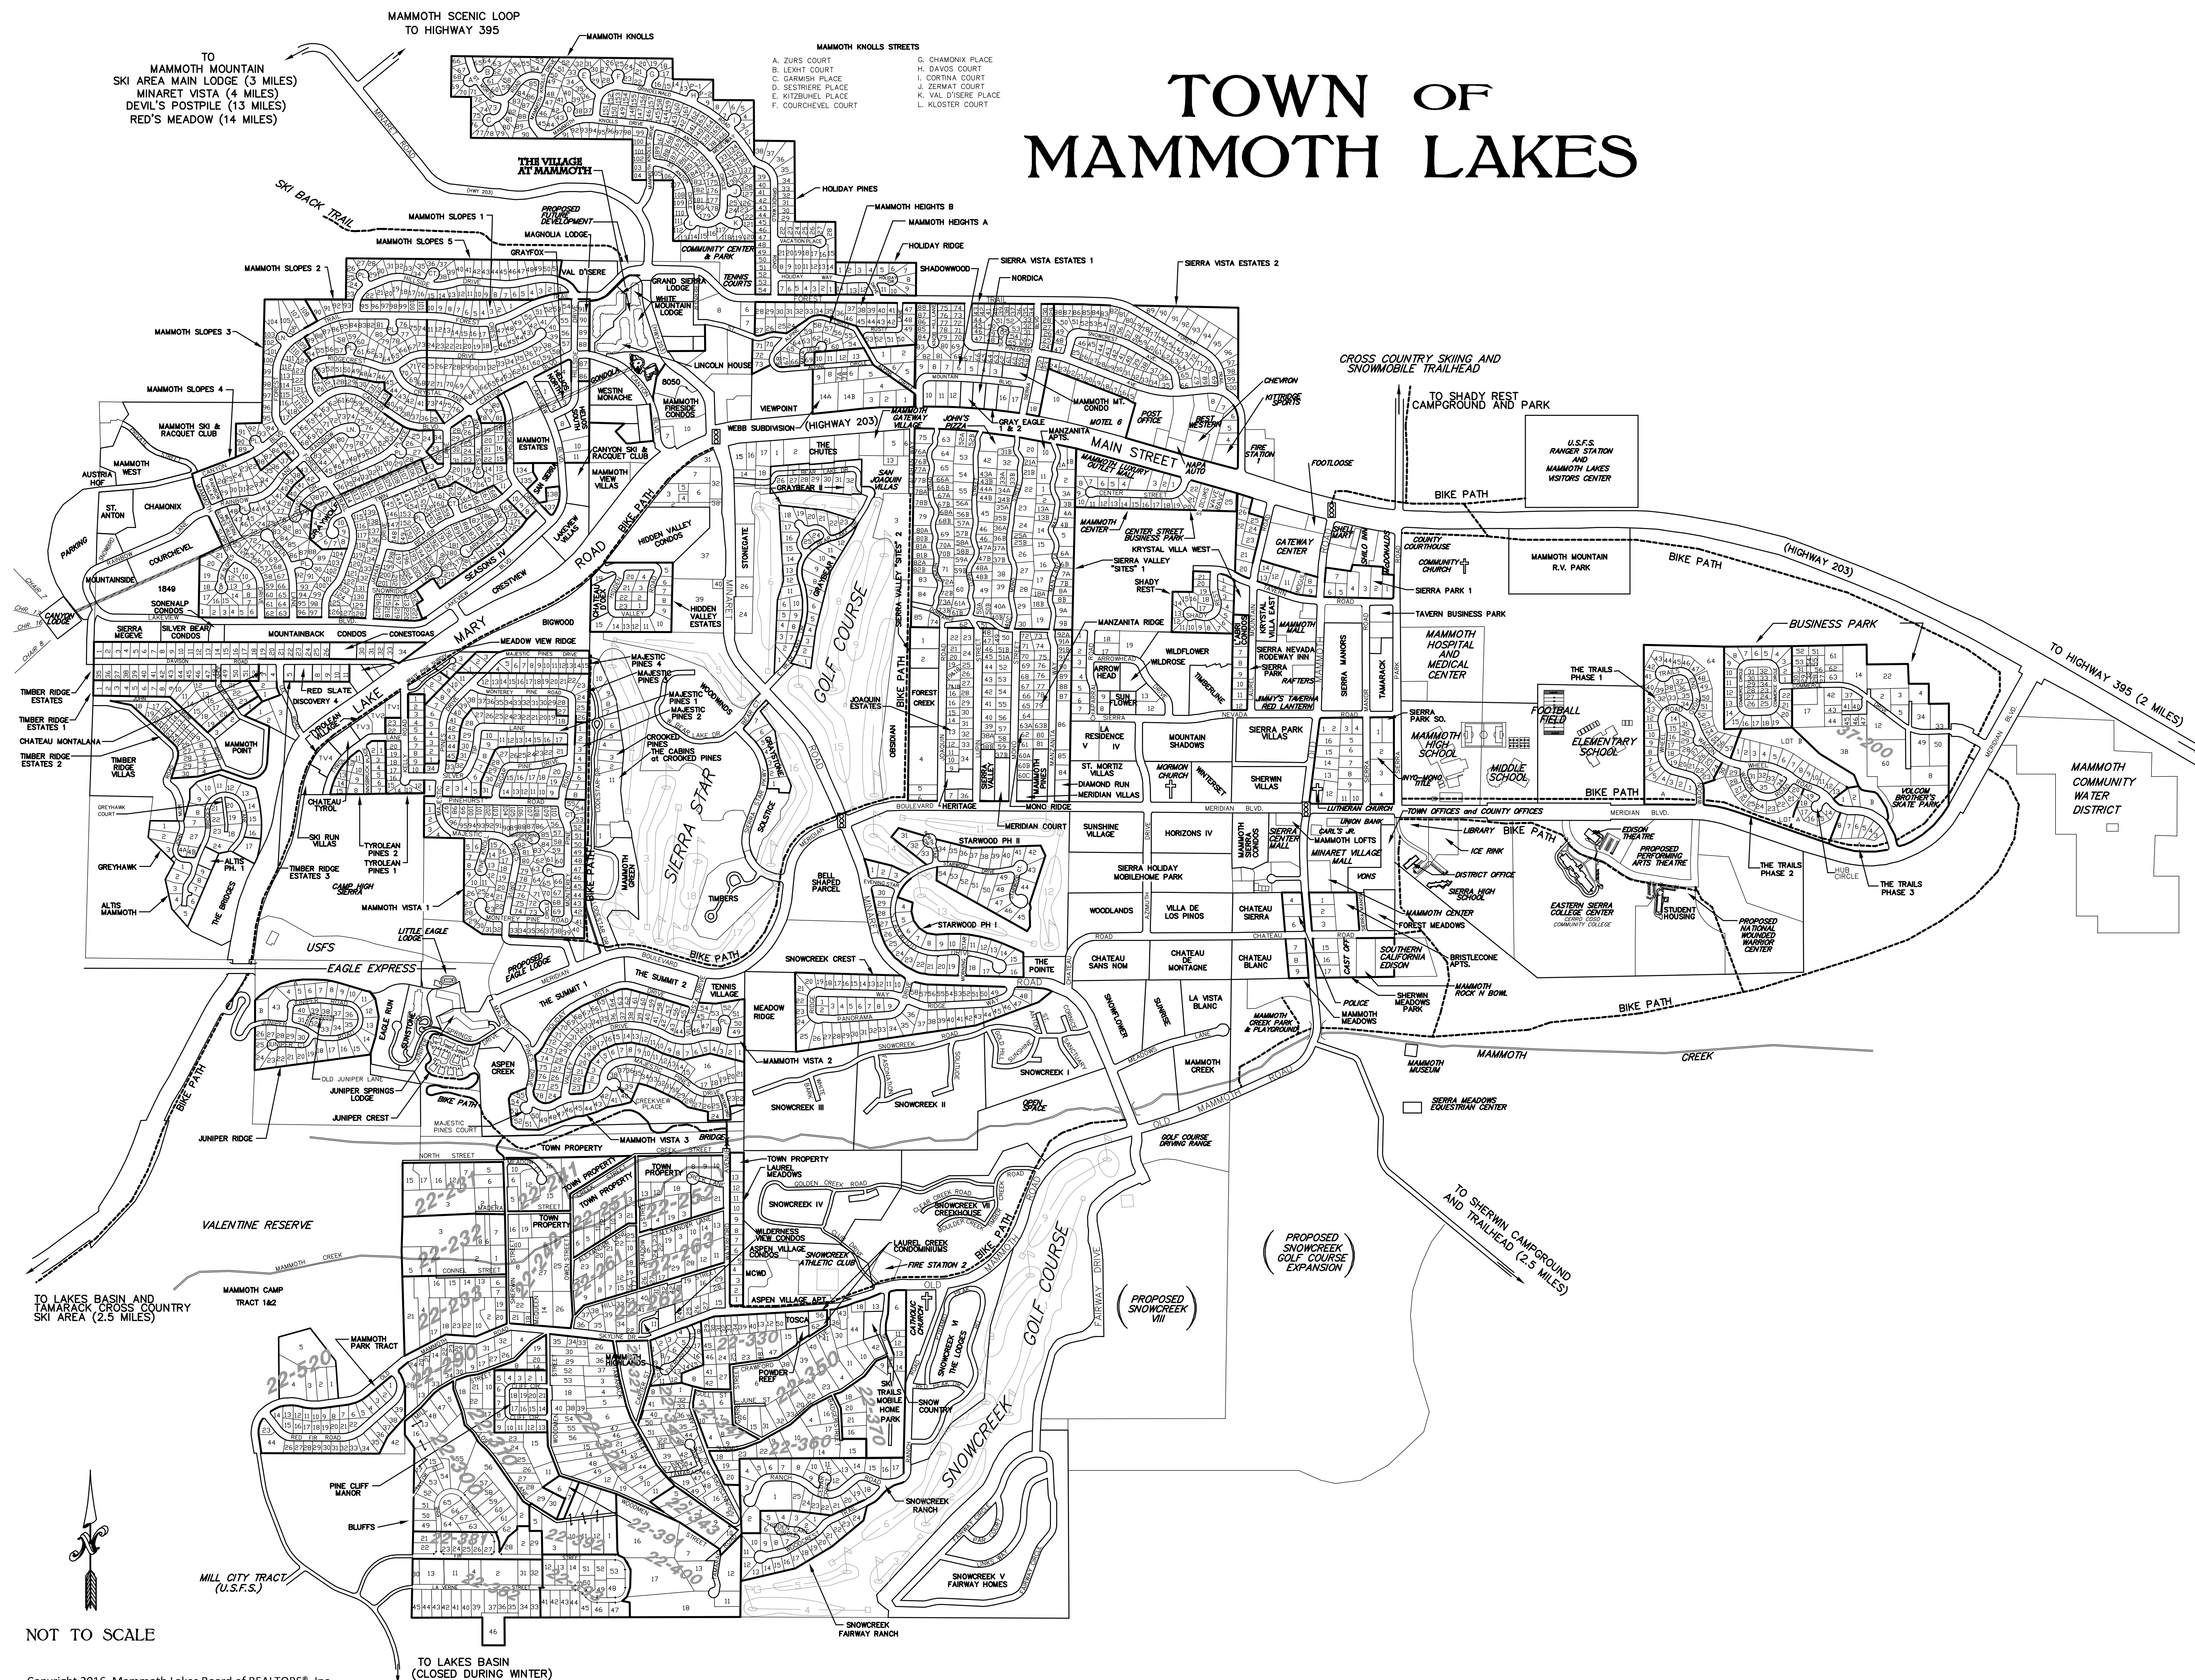

TOWN OF MAMMOTH LAKES

TO MAMMOTH MOUNTAIN SKI AREA MAIN LODGE (3 MILES)
MINARET VISTA (4 MILES)
DEVIL'S POSTPILE (13 MILES)
RED'S MEADOW (14 MILES)

NOT TO SCALE

Copyright 2016, Mammoth Lakes Board of REALTORS®, Inc.

TO LAKES BASIN (CLOSED DURING WINTER)